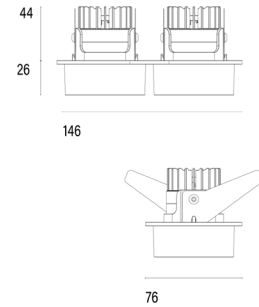

101 06 001204.021

Model

Name	Mono 060² Type 2
Finish	Structured Black
Area	Indoor / Outdoor

System

Power (Luminaire)	6.8W
Power (System)	8W
Voltage	240V-AC
Optics	Rotationally Symmetrical Direct 40°
Colour Temperature	3000°K
Luminous Flux	680lm
TM30	Rf95 Rg103
CRI	Ra98
Lumen Maintenance	L90 B10 50000hrs
Chromacity	<3 McAdam Step Ellipse
Articulation	Fixed
Cut-Out	Round 2x55mm at 70mm centres x 75mm Depth
Ingress Protection	IP44
Control Device	Remote Fixed Output (Included)
Class	III